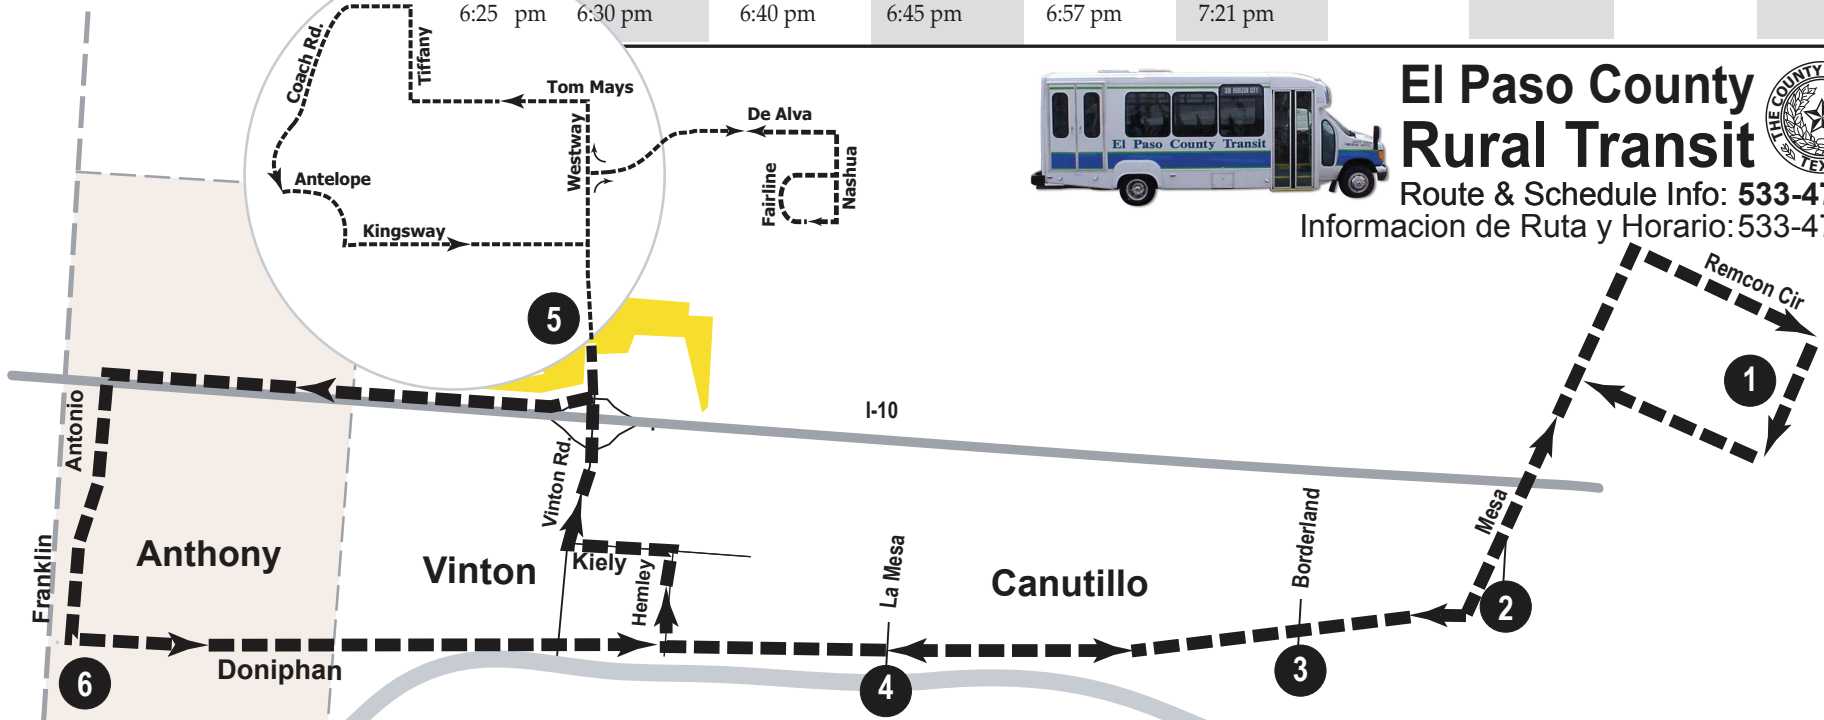

# #10 Anthony/Canutillo

Effective October 1, 2022  
 Weekday & Saturday Schedule  
 No Sunday or Holiday Service  
**Fare \$1.50 each way**

Change is given as credit in the form of a bus ticket; the new farebox machines will NOT give monetary change.

MORNING (Mañana)									
1	2	3	4	5	6	4	3	2	1
Westside Terminal	Mesa Doniphan	Doniphan Borderland	La Mesa Doniphan	Westway De Alva	Franklin Doniphan	La Mesa Doniphan	Doniphan Borderland	Mesa Doniphan	Westside Terminal
6:17 am	6:22 am	6:32 am	6:37 am	6:49 am	5:42 am	5:50 am	5:57 am	6:05 am	6:12 am
7:00 am	7:05 am	7:15 am	7:20 am	7:32 am	7:13 am	7:21 am	7:28 am	7:36 am	7:43 am
7:48 am	7:53 am	8:03 am	8:08 am	8:20 am	7:56 am	8:04 am	8:11 am	8:19 am	8:26 am
8:31 am	8:36 am	8:46 am	8:51 am	9:03 am	8:44 am	8:52 am	8:59 am	9:07 am	9:14 am
9:19 am	9:24 am	9:34 am	9:39 am	9:51 am	9:27 am	9:35 am	9:42 am	9:50 am	9:57 am
10:50 am	10:55 am	11:05 am	11:10 am	11:22 am	10:15 am	10:23 am	10:30 am	10:38 am	10:45 am
				11:22 am	11:46 am	11:54 am	12:01 pm	12:09 pm	12:16 pm
AFTERNOON (Tarde)									
12:21 pm	12:26 pm	12:36 pm	12:41 pm	12:53 pm	1:17 pm	1:25 pm	1:32 pm	1:40 pm	1:47 pm
1:52 pm	1:57 pm	2:07 pm	2:12 pm	2:24 pm	2:48 pm	2:56 pm	3:03 pm	3:11 pm	3:18 pm
3:23 pm	3:28 pm	3:38 pm	3:43 pm	3:55 pm	4:19 pm	4:27 pm	4:34 pm	4:42 pm	4:49 pm
4:00 pm	4:05 pm	4:15 pm	4:20 pm	4:32 pm	4:56 pm	5:04 pm	5:11 pm	5:19 pm	5:26 pm
4:54 pm	4:59 pm	5:09 pm	5:14 pm	5:26 pm	5:50 pm	5:58 pm	6:05 pm	6:13 pm	6:20 pm
5:31 pm	5:36 pm	5:46 pm	5:51 pm	6:03 pm	6:27 pm	6:35 pm	6:42 pm	6:50 pm	6:57 pm
6:25 pm	6:30 pm	6:40 pm	6:45 pm	6:57 pm	7:21 pm				

**El Paso County Rural Transit**  
 Route & Schedule Info: 533-4731  
 Información de Ruta y Horario: 533-4731

Catching the Bus - Passengers can board the bus at locations listed on this public timetable or by flagging the bus at other locations along the route with adequate shoulder space for buses to safely pull off the road.