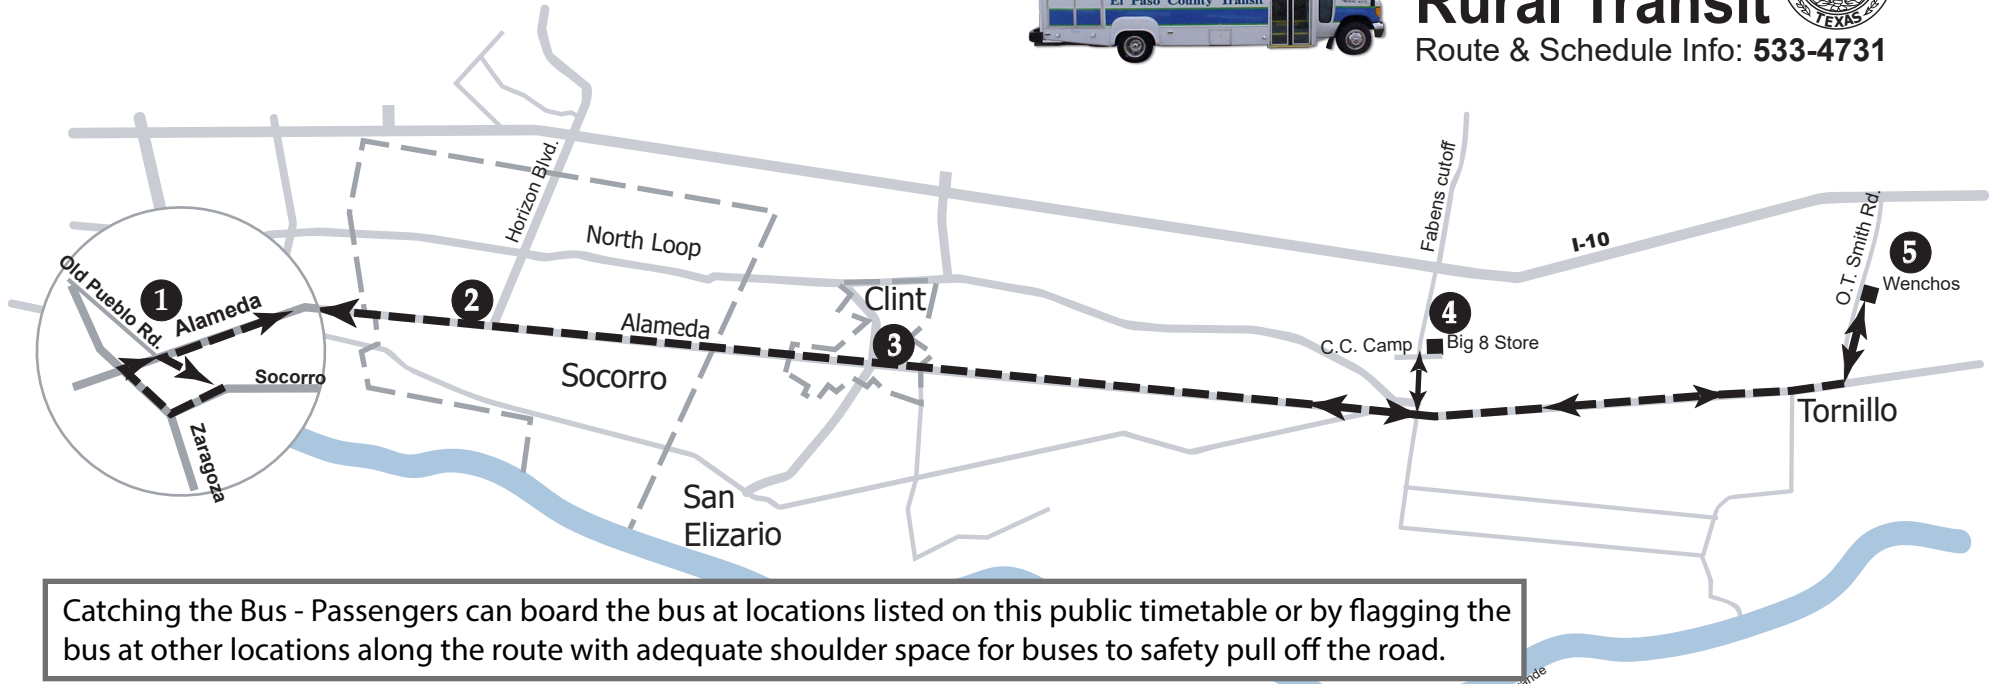

# #40 Fabens/Tornillo

Effective August 1, 2017  
Weekday & Saturday Schedule

No Sunday or Holiday Service  
**Fare \$1.50 each way**  
No Change Given

Horario durante la semana y el  
sabado. No hay servicio ni el  
domingo ni dias festivos. Costo  
\$1.50 cada trayecto.

MORNING								
1	2	3	4	5	4	3	2	1
Alameda Zaragoza	Alameda Horizon	Alameda Clint	Fabens Big 8 Store	O.T. Smith Wenchos	Fabens Big 8 Store	Alameda Clint	Alameda Horizon	Alameda Zaragoza
7:35 am	7:45 am	7:54 am	8:08 am	6:43 am	6:58 am	7:10 am	7:19 am	7:30 am
9:14 am	9:24 am	9:33 am	9:47 am	8:22 am	8:37 am	8:49 am	8:58 am	9:09 am
10:53am	11:03am	11:12am	11:26am	10:01 am	10:16 am	10:28 am	10:37 am	10:48 am
				11:40am	11:55am	12:07pm	12:16pm	12:27pm
AFTERNOON								
12:32pm	12:42pm	12:51pm	1:05pm	1:19pm	1:34pm	1:46pm	1:55pm	2:06pm
2:11pm	2:21pm	2:30pm	2:44pm	2:58pm	3:13pm	3:25pm	3:34pm	3:45pm
3:50pm	4:00pm	4:09pm	4:23pm	4:37pm	4:52pm	5:04pm	5:13pm	5:24pm
5:29pm	5:39pm	5:48pm	6:02pm	6:16pm				

**El Paso County Rural Transit**  
Route & Schedule Info: **533-4731**

Catching the Bus - Passengers can board the bus at locations listed on this public timetable or by flagging the bus at other locations along the route with adequate shoulder space for buses to safely pull off the road.

Tomando el autobús - Los pasajeros pueden abordar el autobús en los lugares indicados en este calendario público o marcando el autobús en otros lugares a lo largo de la ruta con el espacio adecuado para los autobuses del hombro para tirar de forma segura del camino.