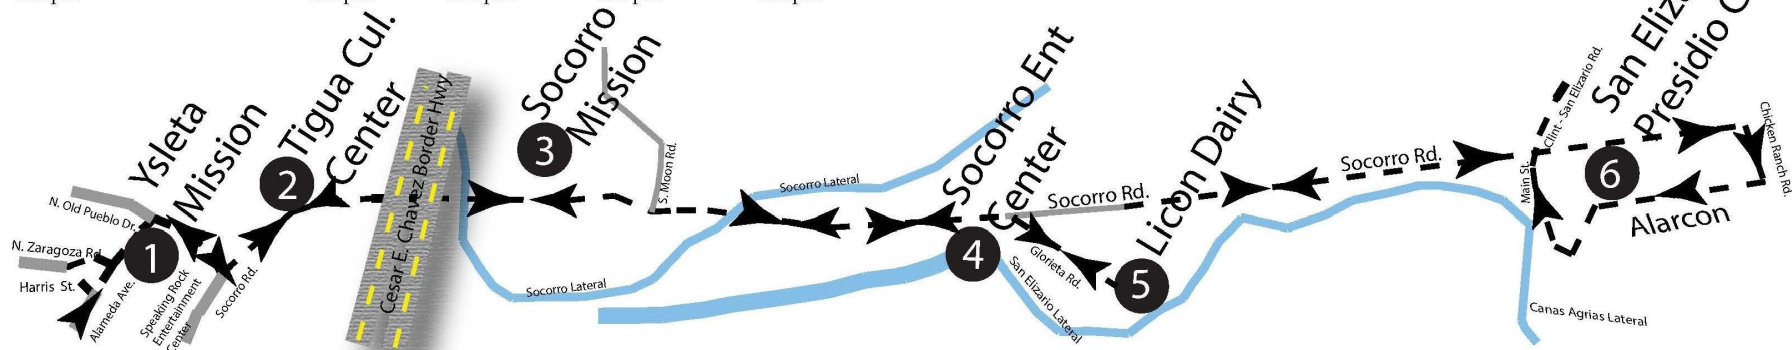

#50 MISSION TRAIL

No Service on Easter, Thanksgiving, Christmas and New Years

Fare $1.50 each way
Costo $1.50 cada trayecto

Weekday Schedule

Mission Valley Terminal / Ysleta Mission					MORNING (Mañana)					Mission Valley Terminal / Ysleta Mission				
1	2	3	4	5	6	5	4	3	1	6	5	4	3	1
8:00am	8:04am	8:12am	8:27am	8:39am	9:00am	9:21am	9:33am	9:48am	9:55am	9:00am	9:21am	9:33am	9:48am	9:55am
9:00am	9:04am	9:12am	9:27am	9:39am	10:00am	10:21am	10:33am	10:48am	10:55am	10:00am	10:21am	10:33am	10:48am	10:55am
10:00am	10:04am	10:12am	10:27am	10:39am	11:00am	11:21am	11:33am	11:48am	11:55am	11:00am	11:21am	11:33am	11:48am	11:55am
11:00am	11:04am	11:12am	11:27am	11:39am	12:00pm	12:21pm	12:33pm	12:48pm	12:55pm	12:00pm	12:21pm	12:33pm	12:48pm	12:55pm
12:00pm	12:04pm	12:12pm	12:27pm	12:39pm	1:00pm	1:21pm	1:33pm	1:48pm	1:55pm	1:00pm	1:21pm	1:33pm	1:48pm	1:55pm
1:00pm	1:04pm	1:12pm	1:27pm	1:39pm	2:00pm	2:21pm	2:33pm	2:48pm	2:55pm	2:00pm	2:21pm	2:33pm	2:48pm	2:55pm
2:00pm	2:04pm	2:12pm	2:27pm	2:39pm	3:00pm	3:21pm	3:33pm	3:48pm	3:55pm	3:00pm	3:21pm	3:33pm	3:48pm	3:55pm
3:00pm	3:04pm	3:12pm	3:27pm	3:39pm	4:00pm	4:21pm	4:33pm	4:48pm	4:55pm	4:00pm	4:21pm	4:33pm	4:48pm	4:55pm
4:00pm	4:04pm	4:12pm	4:27pm	4:39pm	5:00pm	5:21pm	5:33pm	5:48pm	5:55pm	5:00pm	5:21pm	5:33pm	5:48pm	5:55pm
5:00pm		5:12pm	5:27pm	5:39pm	6:00pm									

Saturday, Sunday & Holiday Schedule